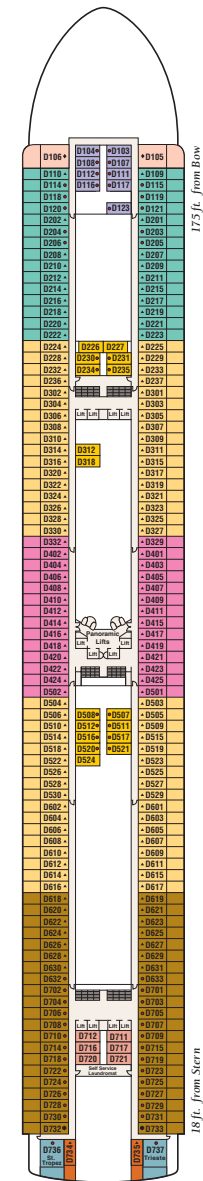

Stateroom Description

SUITE

- **S1 Grand suite** Aft (Baja)
- **S2 Owner's suite** Aft (Baja, Sun)
- **S3 Penthouse suite** Aft (Baja, Caribe)
- **S4 Penthouse suite** Mid-ship (Caribe)
- **S5 Premium suite** Aft (Sun)
- **S6 Vista suite** Aft (Caribe, Dolphin, Emerald)
- **S7 Window suite** no balcony
  Mid-forward (Fiesta)
- **S8 Family suite** interconnecting staterooms
  Forward (Dolphin)

MINI-SUITE

- **MA** Mid-ship (Dolphin)
- **MB** Mid-forward, Mid-aft (Dolphin)
- **MD** Aft (Dolphin)
- **ME** Forward (Dolphin), Aft (Emerald)

BALCONY

- **B2 Premium** Mid-forward, Mid-aft (Caribe)
- **B4 Premium** Aft (Caribe, Dolphin, Emerald)
- **BA** Mid-ship (Baja)
- **BB** Mid-forward, Mid-aft (Baja),
  Mid-ship (Aloha)
- **BC** Mid-forward (Lido), Mid-forward,
  Mid-aft (Aloha)
- **BD** Aft (Baja, Caribe)
- **BE** Forward (Baja, Caribe), Aft (Aloha)
- **BF** Forward (Lido, Aloha, Emerald)

OCEANVIEW

- **O5 Premium** Aft (Sun)
- **O6** Mid-forward (Plaza)
- **OC** Portholes Aft (Aloha)
- **OF** Forward (Emerald, Plaza)

OCEANVIEW (CONT.)

- **OV** Obstructed view Mid-ship (Emerald)
- **OW** Obstructed view Mid-forward,
  Mid-aft (Emerald)
- **OY** Obstructed view Aft (Emerald)
- **OZ** Obstructed view Forward (Emerald)

INTERIOR

- **IA** Mid-ship (Baja, Caribe)
- **IB** Mid-forward, Mid-aft (Baja, Caribe, Dolphin),
  Mid-ship (Aloha)
- **IC** Mid-forward, Mid-aft (Lido, Aloha,
  Emerald, Plaza)
- **ID** Aft (Baja, Caribe, Dolphin)
- **IE** Forward (Baja, Caribe, Dolphin),
  Aft (Aloha, Emerald)
- **IF** Forward (Lido, Aloha, Emerald, Plaza)