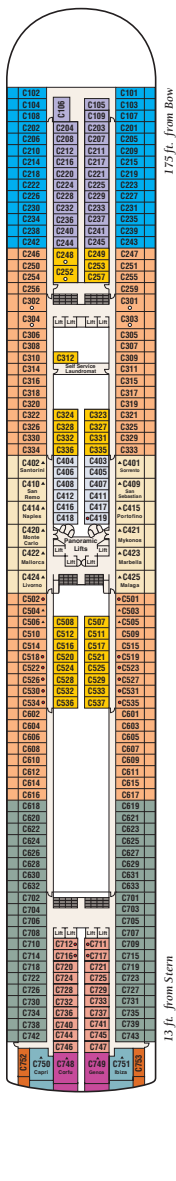

OCEANVIEW (CONT.)

- **OV** Obstructed view Mid-ship (Emerald)
- **OW** Obstructed view Mid-forward,
  Mid-aft (Emerald)
- **OY** Obstructed view Aft (Emerald)
- **OZ** Obstructed view Forward (Emerald)

INTERIOR

- **IA** Mid-ship (Baja, Caribe)
- **IB** Mid-forward, Mid-aft (Baja, Caribe, Dolphin),
  Mid-ship (Aloha)
- **IC** Mid-forward, Mid-aft (Lido, Aloha,
  Emerald, Plaza)
- **ID** Aft (Baja, Caribe, Dolphin)
- **IE** Forward (Baja, Caribe, Dolphin),
  Aft (Aloha, Emerald)
- **IF** Forward (Lido, Aloha, Emerald, Plaza)

- Family suites D105/D101 and D106/D102: Interconnecting staterooms with private balcony; accommodate up to eight persons (D101 and D102 not shown separately)
- Will accommodate third and fourth person
- Will accommodate third person
- Wheelchair-accessible stateroom
- Two lower beds not convertible to queen; shower only

Note: Some areas of the ship are not accessible to wheelchairs and scooters. Distances shown are from the bow (forward) or stern (aft) to the nearest stateroom. Stateroom views are considered unobstructed unless noted otherwise. Obstructions do not include certain nautical items like handrails, dividers or ship hardware. For balcony staterooms, the view is determined from the perspective of the balcony railing. Balconies may have either solid steel or toughened glass railing. Call 1-800-774-6237 for more information.

Caribe 10