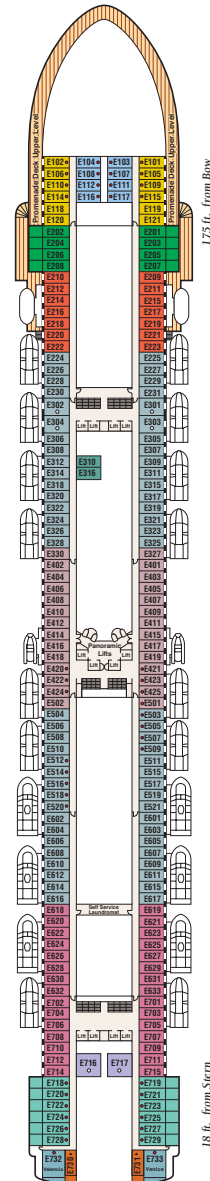

Stateroom Description

SUITE

- **S1 Grand suite** Aft (Baja)
- **S2 Owner's suite** Aft (Baja, Sun)
- **S3 Penthouse suite** Aft (Baja, Caribe)
- **S4 Penthouse suite** Mid-ship (Caribe)
- **S5 Premium suite** Aft (Sun)
- **S6 Vista suite** Aft (Caribe, Dolphin, Emerald)
- **S7 Window suite** no balcony
  Mid-forward (Fiesta)
- **S8 Family suite** interconnecting staterooms
  Forward (Dolphin)

MINI-SUITE

- **MA** Mid-ship (Dolphin)
- **MB** Mid-forward, Mid-aft (Dolphin)
- **MD** Aft (Dolphin)
- **ME** Forward (Dolphin), Aft (Emerald)

BALCONY

- **B2 Premium** Mid-forward, Mid-aft (Caribe)
- **B4 Premium** Aft (Caribe, Dolphin, Emerald)
- **BA** Mid-ship (Baja)
- **BB** Mid-forward, Mid-aft (Baja),
  Mid-ship (Aloha)
- **BC** Mid-forward (Lido), Mid-forward,
  Mid-aft (Aloha)
- **BD** Aft (Baja, Caribe)
- **BE** Forward (Baja, Caribe), Aft (Aloha)
- **BF** Forward (Lido, Aloha, Emerald)

OCEANVIEW

- **O5 Premium** Aft (Sun)
- **O6** Mid-forward (Plaza)
- **OC** Portholes Aft (Aloha)
- **OF** Forward (Emerald, Plaza)

OCEANVIEW (CONT.)

- **OV** Obstructed view Mid-ship (Emerald)
- **OW** Obstructed view Mid-forward,
  Mid-aft (Emerald)
- **OY** Obstructed view Aft (Emerald)
- **OZ** Obstructed view Forward (Emerald)

INTERIOR

- **IA** Mid-ship (Baja, Caribe)
- **IB** Mid-forward, Mid-aft (Baja, Caribe, Dolphin),
  Mid-ship (Aloha)
- **IC** Mid-forward, Mid-aft (Lido, Aloha,
  Emerald, Plaza)
- **ID** Aft (Baja, Caribe, Dolphin)
- **IE** Forward (Baja, Caribe, Dolphin),
  Aft (Aloha, Emerald)
- **IF** Forward (Lido, Aloha, Emerald, Plaza)